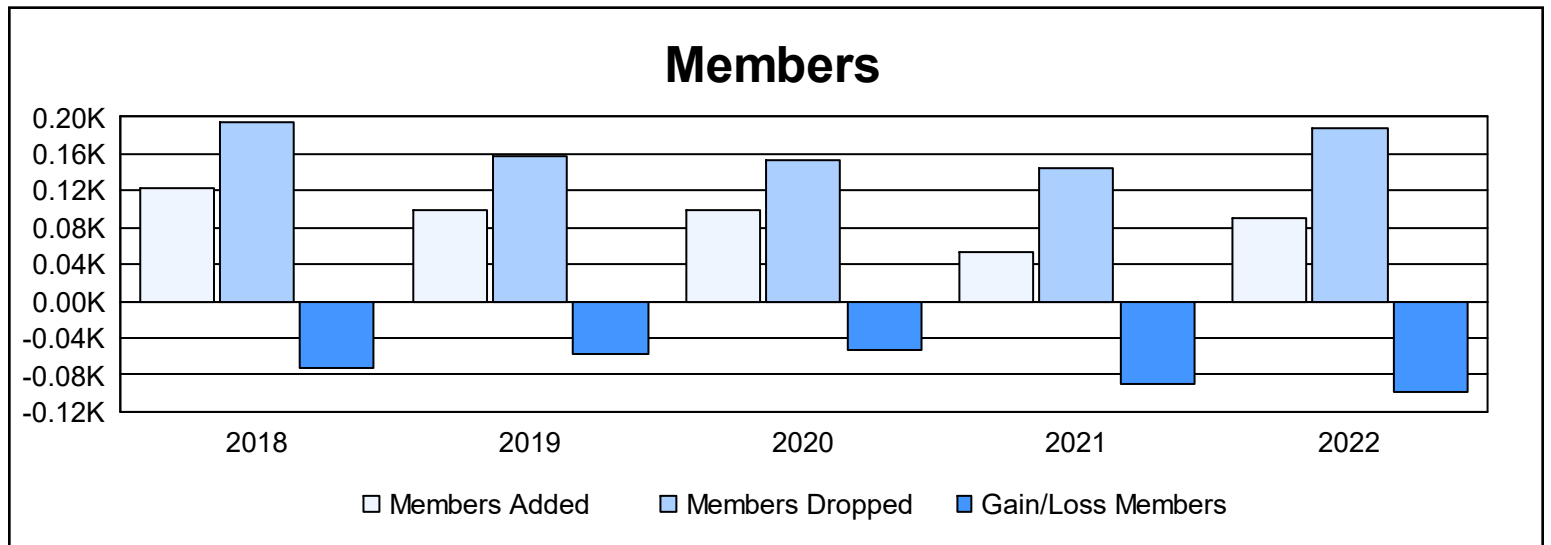

Year	New Clubs	Dropped Clubs	Gain/ Loss Clubs	New Members	Charter Members	Reinstate Members	Transfer Members	Total Member Added	Total Members Dropped	Gain/ Loss Members
2017-2018	0	1	-1	101	0	11	11	123	195	-72
2018-2019	0	1	-1	95	0	3	2	100	157	-57
2019-2020	0	0	0	87	0	9	3	99	153	-54
2020-2021	0	0	0	39	0	4	11	54	145	-91
2021-2022	0	3	-3	78	0	7	5	90	189	-99
<b>Average</b>	<b>0</b>	<b>1</b>	<b>-1</b>	<b>80</b>	<b>0</b>	<b>7</b>	<b>6</b>	<b>93</b>	<b>168</b>	<b>-75</b>

### Membership Composition June 2022 Cumulative