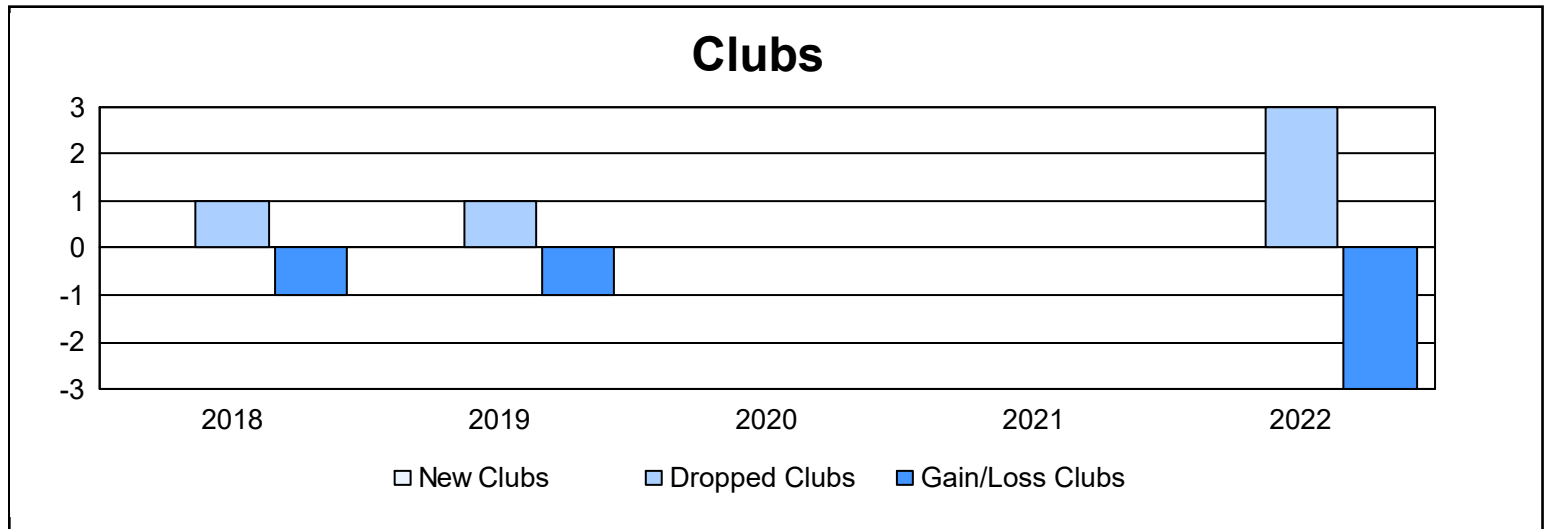

Year	New Clubs	Dropped Clubs	Gain/ Loss Clubs	New Members	Charter Members	Reinstate Members	Transfer Members	Total Member Added	Total Members Dropped	Gain/ Loss Members
2017-2018	0	1	-1	101	0	11	11	123	195	-72
2018-2019	0	1	-1	95	0	3	2	100	157	-57
2019-2020	0	0	0	87	0	9	3	99	153	-54
2020-2021	0	0	0	39	0	4	11	54	145	-91
2021-2022	0	3	-3	78	0	7	5	90	189	-99
<b>Average</b>	<b>0</b>	<b>1</b>	<b>-1</b>	<b>80</b>	<b>0</b>	<b>7</b>	<b>6</b>	<b>93</b>	<b>168</b>	<b>-75</b>

### Membership Composition June 2022 Cumulative